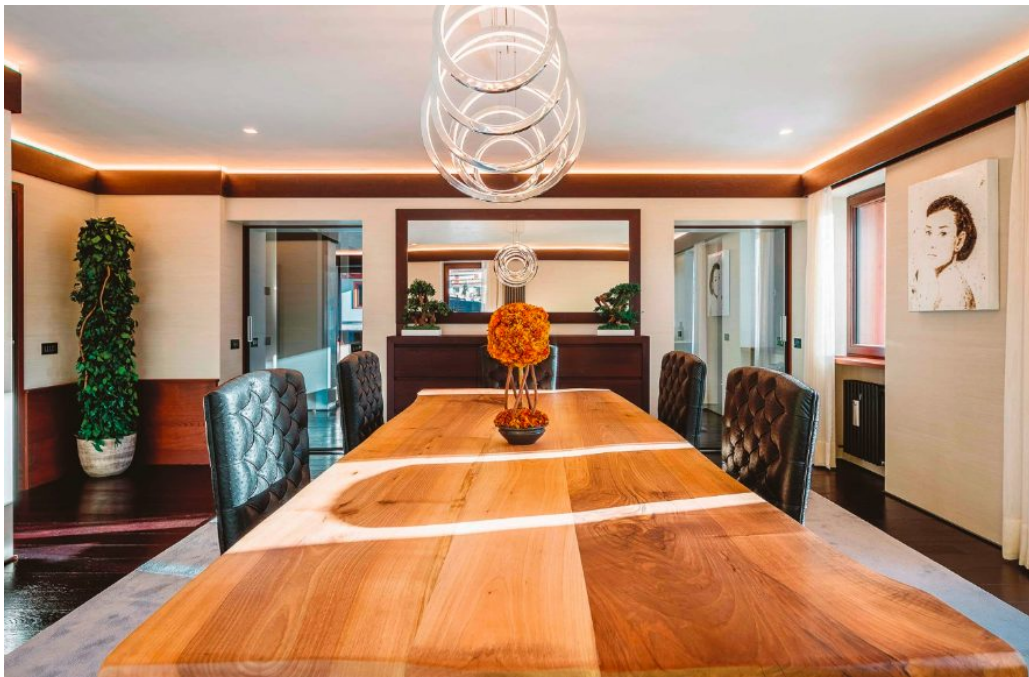

Luxury Villa Living