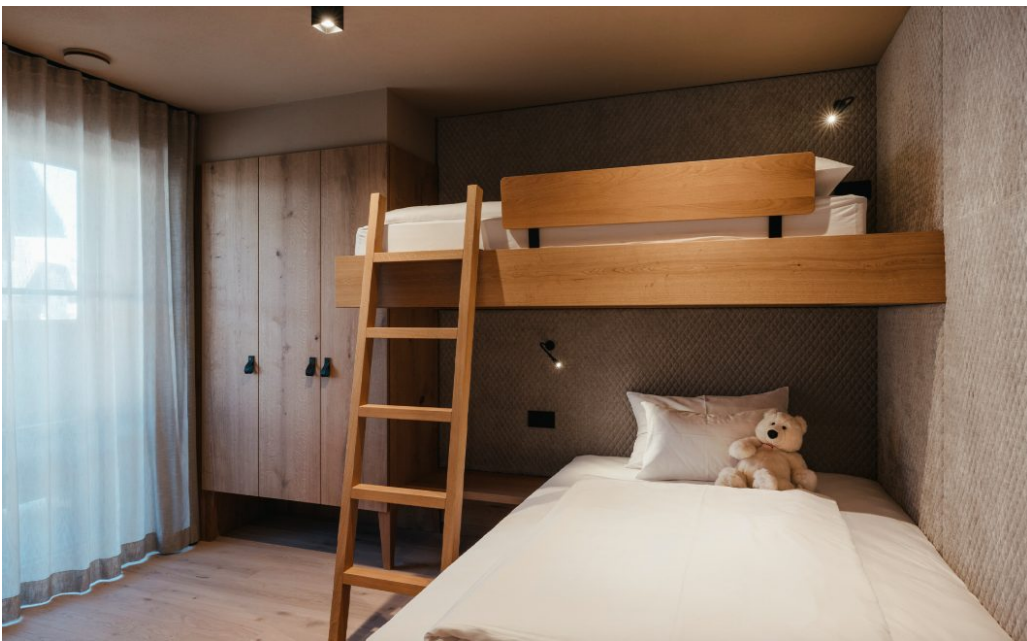

Luxury Villa Living