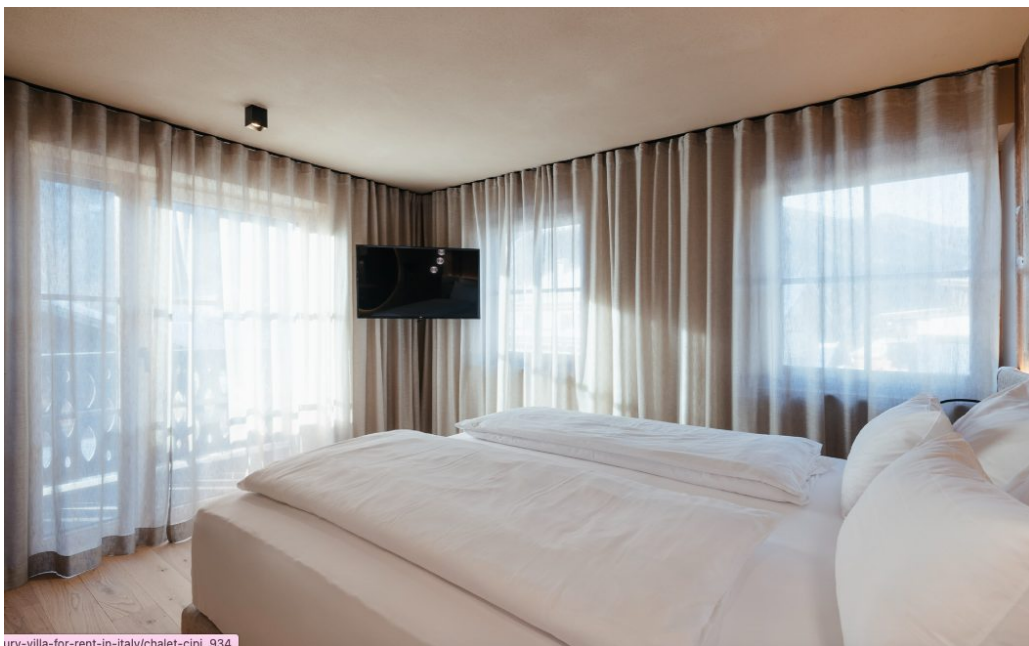

Luxury Villa Living