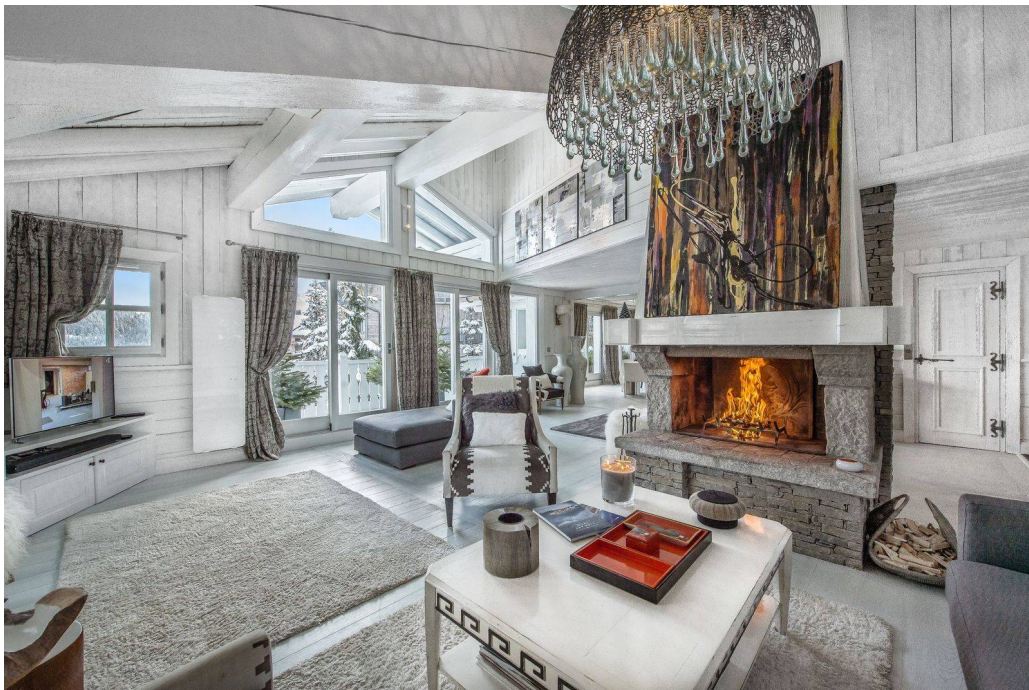

Luxury Villa Living