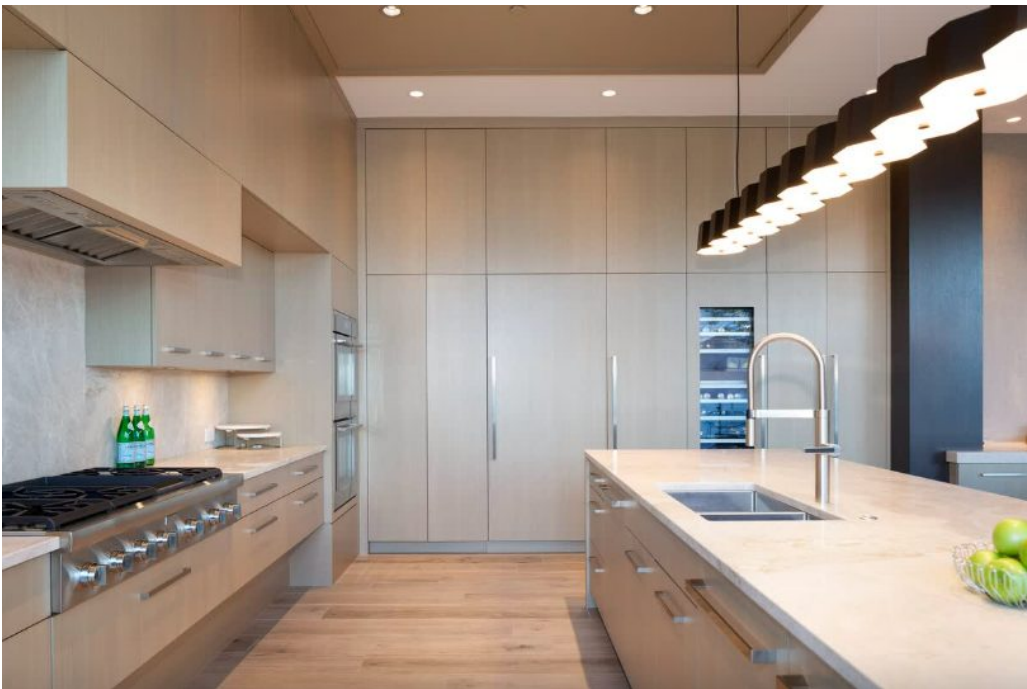

Luxury Villa Living