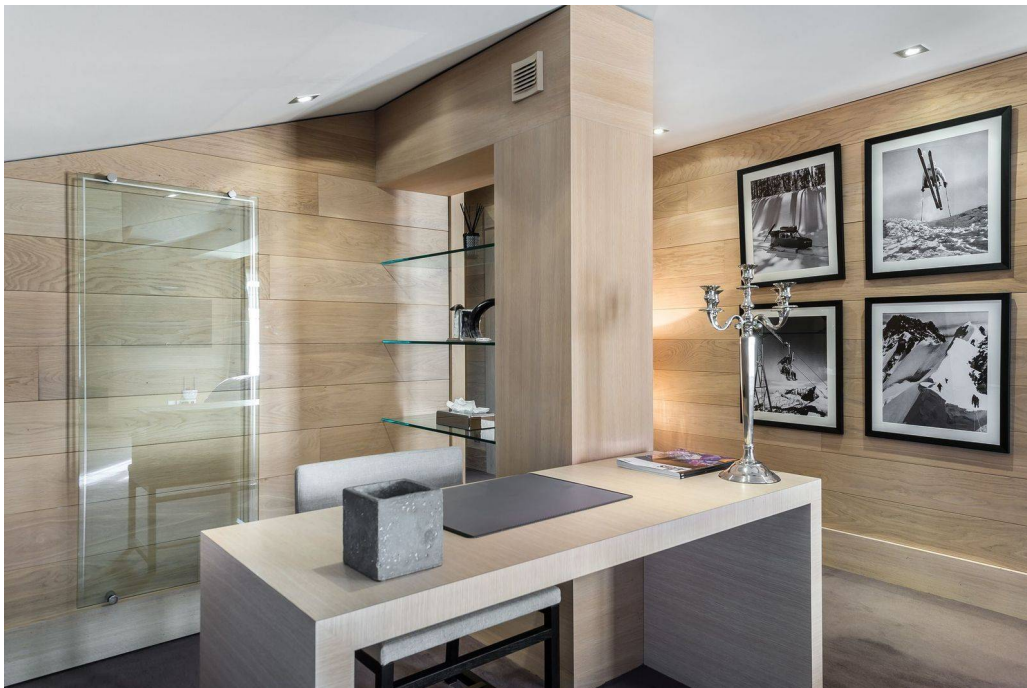

Luxury Villa Living