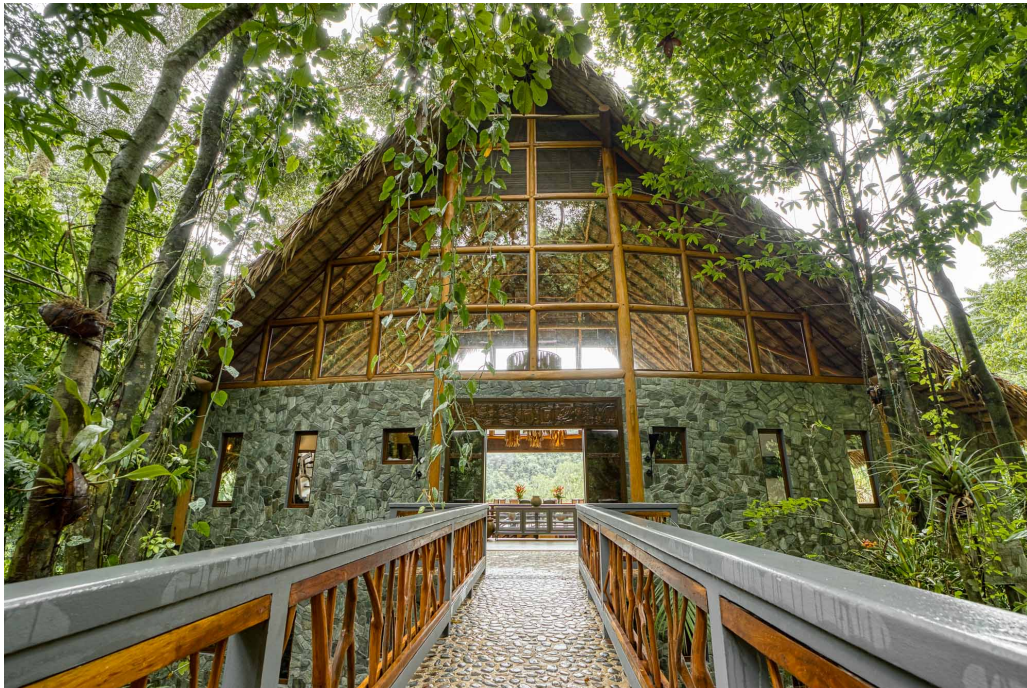

Luxury Villa Living

Gladden Valley Stream

Gladden Valley Stream is a luxury jungle villa rental Belize set on a private 200-acre estate with waterfall, jungle trails, two master suites, and personalised luxury service.

Luxury Villa Living

Luxury Villa Living

Luxury Villa Living

DESCRIPTION

Luxury Jungle Villa Rental Belize with Private Waterfall

This private jungle retreat combines complete seclusion with personalised service in one of Belize's most exclusive natural settings. Gladden Valley Stream is a luxury jungle villa experience set within a private 200-acre rainforest estate in Belize. From the moment you arrive, you are surrounded by jungle, waterfalls, and complete privacy. As a result, this exclusive retreat delivers immersive nature with total tranquillity.

Private Jungle Estate with Waterfall and Stream

The estate features a private waterfall, natural stream, and dense rainforest. In addition, jungle trails wind through the property, offering space to explore at your own pace. Guests can discover the landscape on foot or horseback. Therefore, every stay feels both adventurous and deeply private.

Luxury Villa Living

200-Acre Private Jungle Estate in Belize

This luxury jungle villa sits on a fully private 200-acre estate. It includes rainforest, river systems, and complete seclusion. As a result, it is one of the most exclusive jungle retreats in Belize.