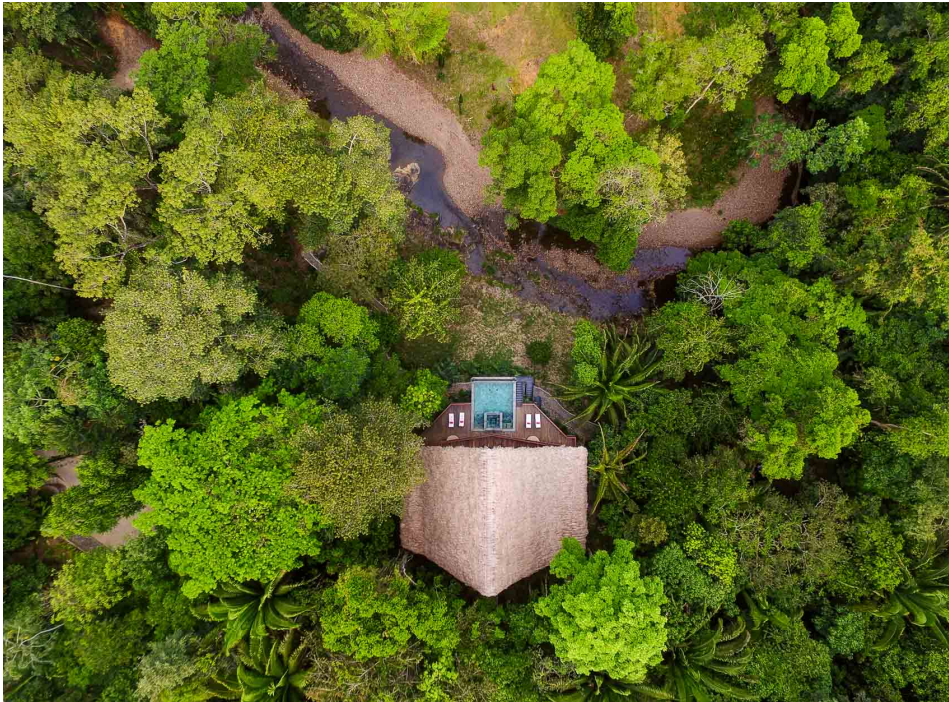

Luxury Villa Living