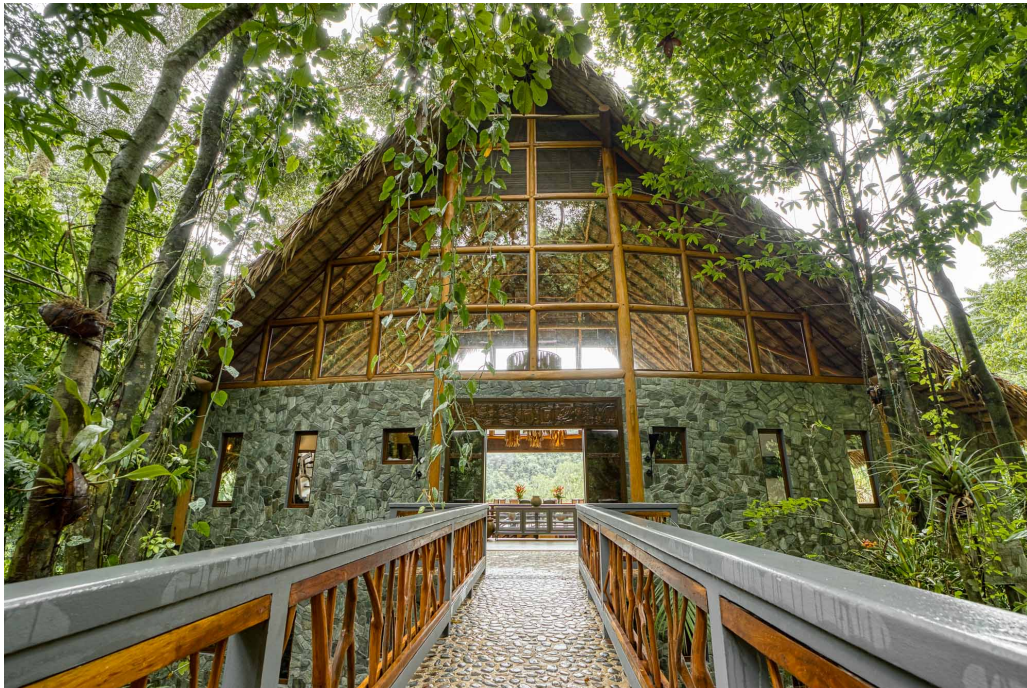

Luxury Villa Living